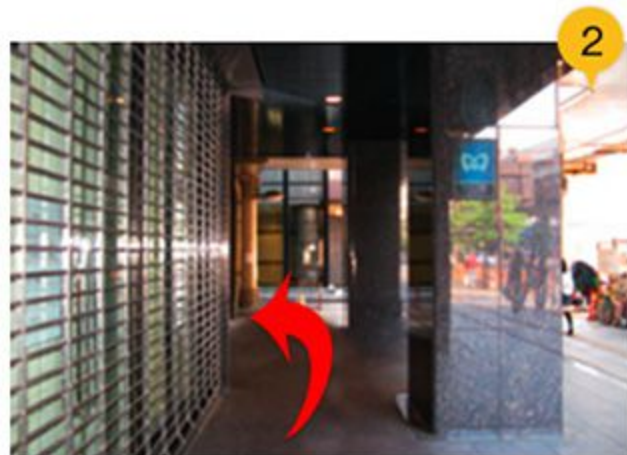

🚶‍♂️ Guests coming from subway metro Ueno station.

|| 30 seconds away from exit No. 2 of Subway Metro Ueno station

Please up on the ground using the elevator of Subway Metro Ueno station.

Turn left after after 5m (10 or less steps).

Turn right

You see our hotel on the left side after you turn right at "銀だご大衆酒場".
Welcome to Ueno Touganeya Hotel.