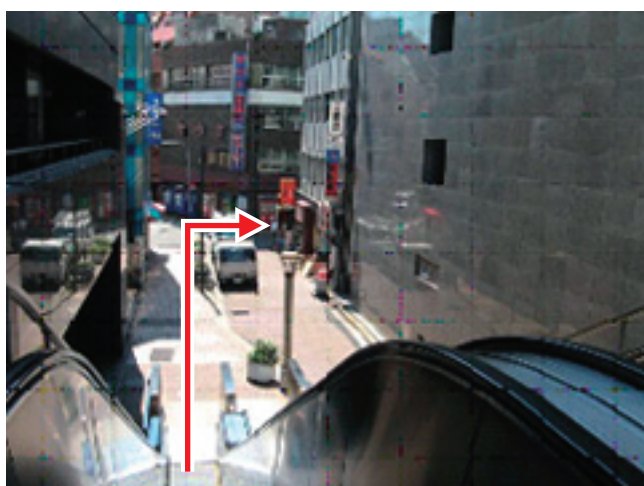

● Directions from JR Ueno station – takes about 2 minutes

- ① Go through The Main Exit
(The left side of hard rock cafe)
and take stairs just to the left.

Hard rock cafe

- ② Walk straight across and under the highway-
you will see a big sign reading "newgin"
above your head.

Our hotel is behind
this building

- ③ Walk down the escalator, and turn
right at the first corner.

- ④ You will see Touganeya Hotel on your
left.
It's the wine-red building !

UENO TOUGANEYA HOTEL

3-17-5 Higashi-Ueno, Taito-ku, Tokyo Tel:03-3834-1601 e-mail:info@tougane-h.com
上野 東金屋ホテル 東京都台東区東上野 3-17-5